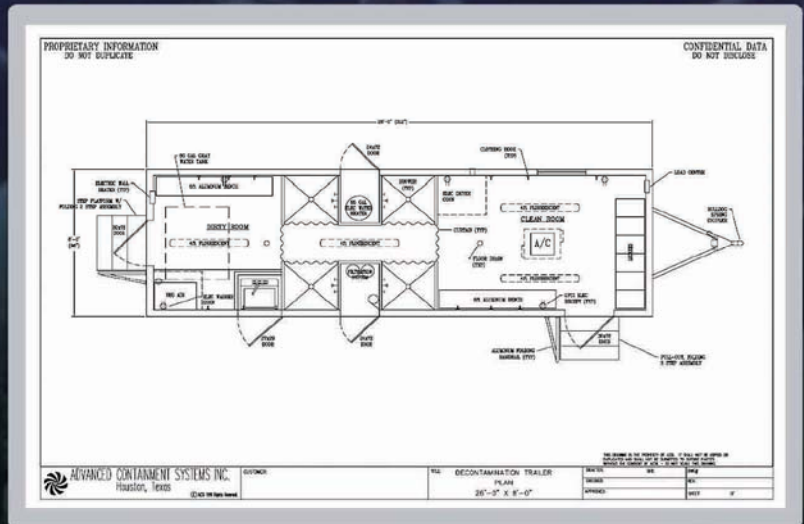

16 FOOT

- Heavy duty 8" x 4" x 10 lb. structural steel wide flange main beams
- 3/4" marine grade plywood sub-flooring; seamless, non-slip, rubber floor with treated perimeter base plate
- Seamless FRP on interior walls and ceiling, EASY TO DECON!
- Heavy duty aluminum framed doors with galvanized steel cores
- Full length continuous door hinges
- Seamless aluminum roof, all fasteners located outside of roof proper
- Three flap OSHA compliant air lock curtains
- 80 gallon polyethylene holding tank with clean out
- Exterior hand wash unit with stainless sink plumbed to the holding tank
- Electric or propane water heaters available
- High density crossed linked polyethylene tubing
- Exterior plumbing supply lines and holding tanks will be heat traced and insulated
- 13,600 btu AC and wall heater installed standard
- 700 CFM negative air unit with HEPA filtration
- Fully automatic dual filtration system for asbestos and lead
- Personnel lockers 12" x 18" x 36" fastened to walls in clean room
- Aluminum benches with fabricated aluminum pedestals
- Heavy duty steel steps
- Wet location rated interior lighting
- Built to maximize your investment with years of dependable service

26 FOOT

36 FOOT

WWW.ACSI-US.COM

8720 Lambright Road Houston, Texas 77075
Phone: 713.987.0336 Toll Free: 800.927.2271