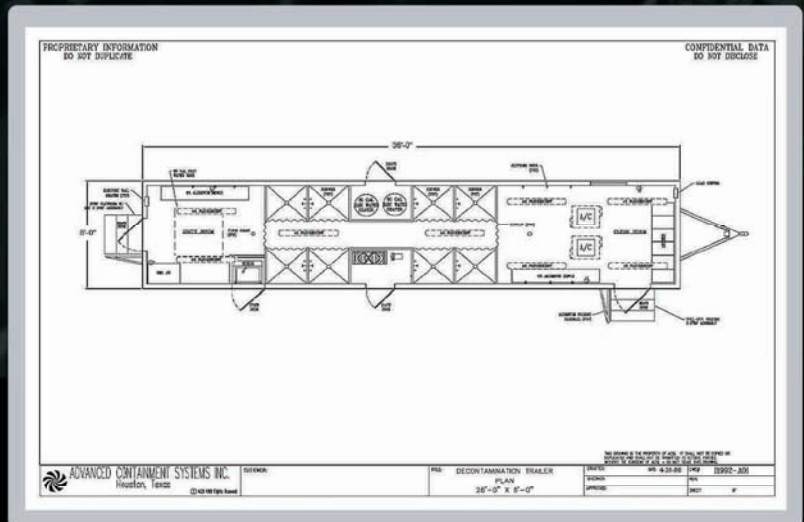

16 FOOT

- Heavy duty 8" x 4" x 10 lb. structural steel wide flange main beams
- 3/4" marine grade plywood sub-flooring; seamless, non-slip, rubber floor with treated perimeter base plate
- Seamless FRP on interior walls and ceiling, EASY TO DECON!
- Heavy duty aluminum framed doors with galvanized steel cores
- Full length continuous door hinges
- Seamless aluminum roof, all fasteners located outside of roof proper
- Three flap OSHA compliant air lock curtains
- 80 gallon polyethylene holding tank with clean out
- Exterior hand wash unit with stainless sink plumbed to the holding tank
- Electric or propane water heaters available
- High density crossed linked polyethylene tubing
- Exterior plumbing supply lines and holding tanks will be heat traced and insulated
- 13,600 btu AC and wall heater installed standard
- 700 CFM negative air unit with HEPA filtration
- Fully automatic dual filtration system for asbestos and lead
- Personnel lockers 12" x 18" x 36" fastened to walls in clean room
- Aluminum benches with fabricated aluminum pedestals
- Heavy duty steel steps
- Wet location rated interior lighting
- Built to maximize your investment with years of dependable service

26 FOOT

36 FOOT

WWW.ACSI-US.COM

8720 Lambright Road Houston, Texas 77075
Phone: 713.987.0336 Toll Free: 800.927.2271