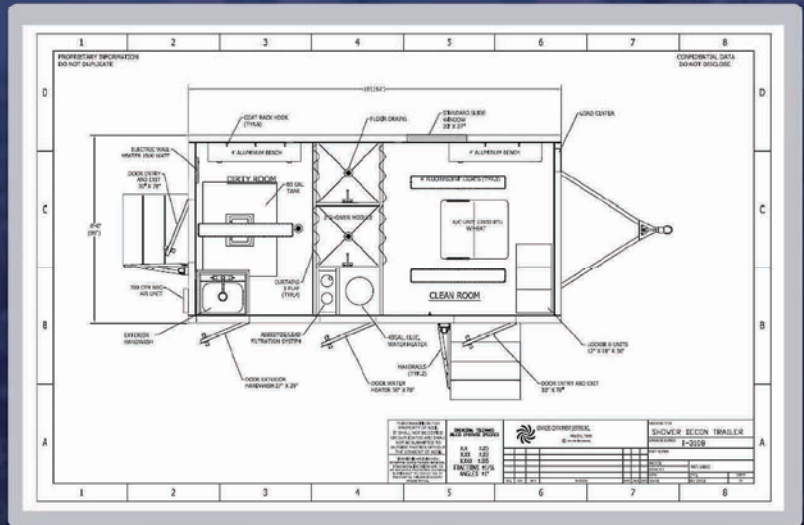

[WWW.ACSI-US.COM](http://WWW.ACSI-US.COM)

8720 Lambright Road Houston, Texas 77075  
Phone: 713.987.0336 Toll Free: 800.927.2271

16 FOOT

- ▶ Heavy duty 8" x 4" x 10 lb. structural steel wide flange main beams
- ▶ 3/4" marine grade plywood sub-flooring; seamless, non-slip, rubber floor with treated perimeter base plate
- ▶ Seamless FRP on interior walls and ceiling, EASY TO DECON!
- ▶ Heavy duty aluminum framed doors with galvanized steel cores
- ▶ Full length continuous door hinges
- ▶ Seamless aluminum roof, all fasteners located outside of roof proper
- ▶ Three flap OSHA compliant air lock curtains
- ▶ 80 gallon polyethylene holding tank with clean out
- ▶ Exterior hand wash unit with stainless sink plumbed to the holding tank
- ▶ Electric or propane water heaters available
- ▶ High density crossed linked polyethylene tubing
- ▶ Exterior plumbing supply lines and holding tanks will be heat traced and insulated
- ▶ 13,600 btu AC and wall heater installed standard
- ▶ 700 CFM negative air unit with HEPA filtration
- ▶ Fully automatic dual filtration system for asbestos and lead
- ▶ Personnel lockers 12" x 18" x 36" fastened to walls in clean room
- ▶ Aluminum benches with fabricated aluminum pedestals
- ▶ Heavy duty steel steps
- ▶ Wet location rated interior lighting
- ▶ Built to maximize your investment with years of dependable service