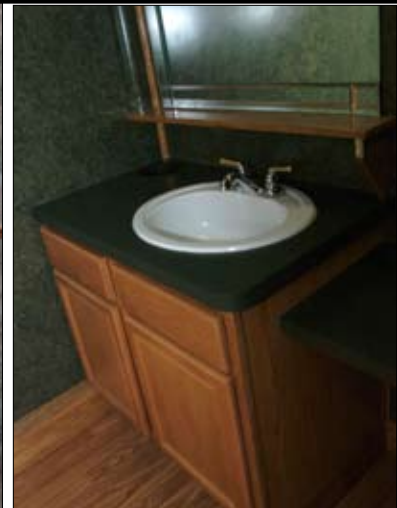

Technical Specifications

- Frame Construction: 12" wide Flanged Steel (16lbs)
- Shell Construction: Aluminum, or FRP
- Deck Construction: 3/4-inch Marine grade Plywood
- Floor Joist Specs: 16" from the center
- Warranty Period/Coverage: 1 year
- Brakes : Electric
- Ball Types Available : 2 5/16

Length	16 foot	20 foot	24 foot	26 foot	*Custom
Sinks	1	2	2	3	*
Woman Stalls	2	3	4	4	*
Men Stalls	1	1	1	2	*
Urinals	1	2	3	3	*
Waste Tank	650	850	1000	1100	*
Fresh Tank	300	300	300	300	*

* dependent on the size call 800-927-2271 for more details

Plus all of the color options from the Advantage Plus line at no additional charge.

*Additional colors available upon request upgrade in color package may cause price increase.