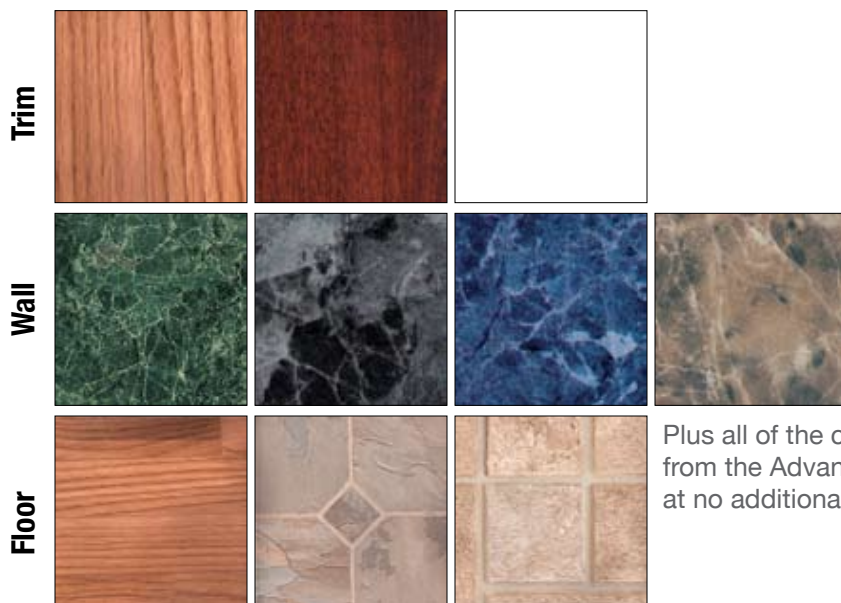

Technical Specifications

- Frame Construction: 12" wide Flanged Steel (16lbs)
- Shell Construction: Aluminum, or FRP
- Deck Construction: 3/4-inch Marine grade Plywood
- Floor Joist Specs: 16" from the center
- Warranty Period/Coverage: 1 year
- Brakes : Electric
- Ball Types Available : 2 5/16

Length	16 foot	20 foot	24 foot	26 foot	*Custom
Sinks	1	2	2	3	*
Woman Stalls	2	3	4	4	*
Men Stalls	1	1	1	2	*
Urinals	1	2	3	3	*
Waste Tank	650	850	1000	1100	*
Fresh Tank	300	300	300	300	*

* dependent on the size call 800-927-2271 for more details